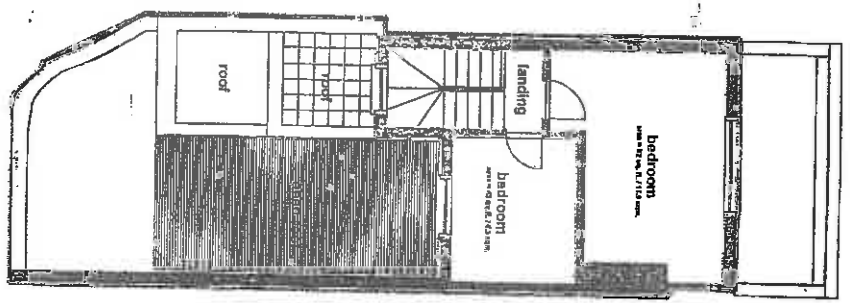

Fulham Palace Road

Legend and Symbols:
Key to Plan Symbols:

J. H. H. H.

TITLAVR

Aerial Orientation

Roof Plan

Second Floor Plan

First Floor Plan

Ground Floor Plan

Drawing Title: LICENSE

Licence Number: 2005/04195/LAPRT
Scale 1:100 @ A3

Site Address: SUPERCHOICE NEWS
56 FULHAM PALACE ROAD
HAMMERSMITH
LONDON W6 9PH

Date: 21.09.03 (23.10.03) Date DLUV: 20.06
Drawing Number / Revision: 201 / 06 / 011A