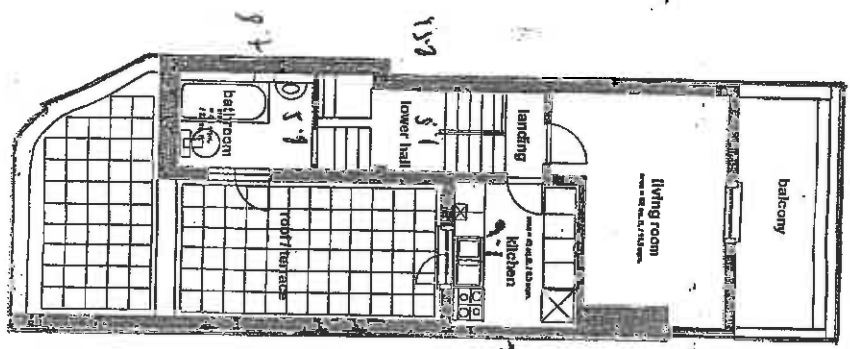

Fulham Palace Road

Legend and Symbols:
Key to Plan Symbols:

J. H. H. H.

TITLAVR

Aerial Orientation

Roof Plan

Second Floor Plan

First Floor Plan

Ground Floor Plan

Drawing Title: LICENSE

Licence Number: 2005/04195/LAPRT
Scale 1:100 @ A3

Site Address: SUPERCHOICE NEWS
56 FULHAM PALACE ROAD
HAMMERSMITH
LONDON W6 9PH

Date: 21.09.03 (23.10.03) Date DLUV: 20.06
Drawing Number / Revision: 201 / 06 / 011A